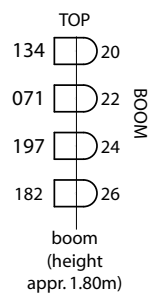

BACKDROP

backwash

backwash

FOH BRIDGE	 2 bass	 1 Martyn	 3 drums
------------	---------------	-----------------	----------------

voorstelling LEE FILTERS Tiger Lillies in Concert small version feb 2009	company Tiger Lillies B&B	loc SB Tilburg des BvG	scale nvt dr BvG	KEY profile 1kw pc 1kw PAR 64 MEDIUM PAR 36 pinpoint on floorstand
date 26/02/09	version 3b/3	REMARKS band plays fairly close to audience. Distance from piano to backdrop should be appr. 5m. Hazer or smoke would be nice. Please check with band. Band doesn't bring any equipment.		Uplights: pinpoint par36s are ideal. If these are not available, another small fixture will do as well (i.e. 500w PC or similar) Check position and focus with the band.
Bart van Geldrop 0031-(0)6-50250113 bart@bartvangeldrop.nl www.bartvangeldrop.nl				