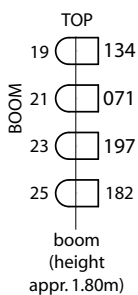

BACKDROP

backwash

backwash

FOH BRIDGE	 2 bass	 1 Martyn	 3 drums
------------	---------------	-----------------	----------------

voorstelling LEE FILTERS Tiger Lillies in Concert small version feb 2009	company Tiger Lillies B&B	loc SB Tilburg des BvG	scale nvt dr BvG	KEY profile 1kw pc 1kw PAR 64 MEDIUM PAR 36 pinpoint on floorstand
date 26/02/09	version 3b/3	REMARKS band plays fairly close to audience. Distance from piano to backdrop should be appr. 5m. Hazer or smoke would be nice. Please check with band. Band doesn't bring any equipment.		Uplights: pinpoint par36s are ideal. If these are not available, another small fixture will do as well (i.e. 500w PC or similar) Check position and focus with the band.
Bart van Geldrop 0031-(0)6-50250113 bart@bartvangeldrop.nl www.bartvangeldrop.nl				